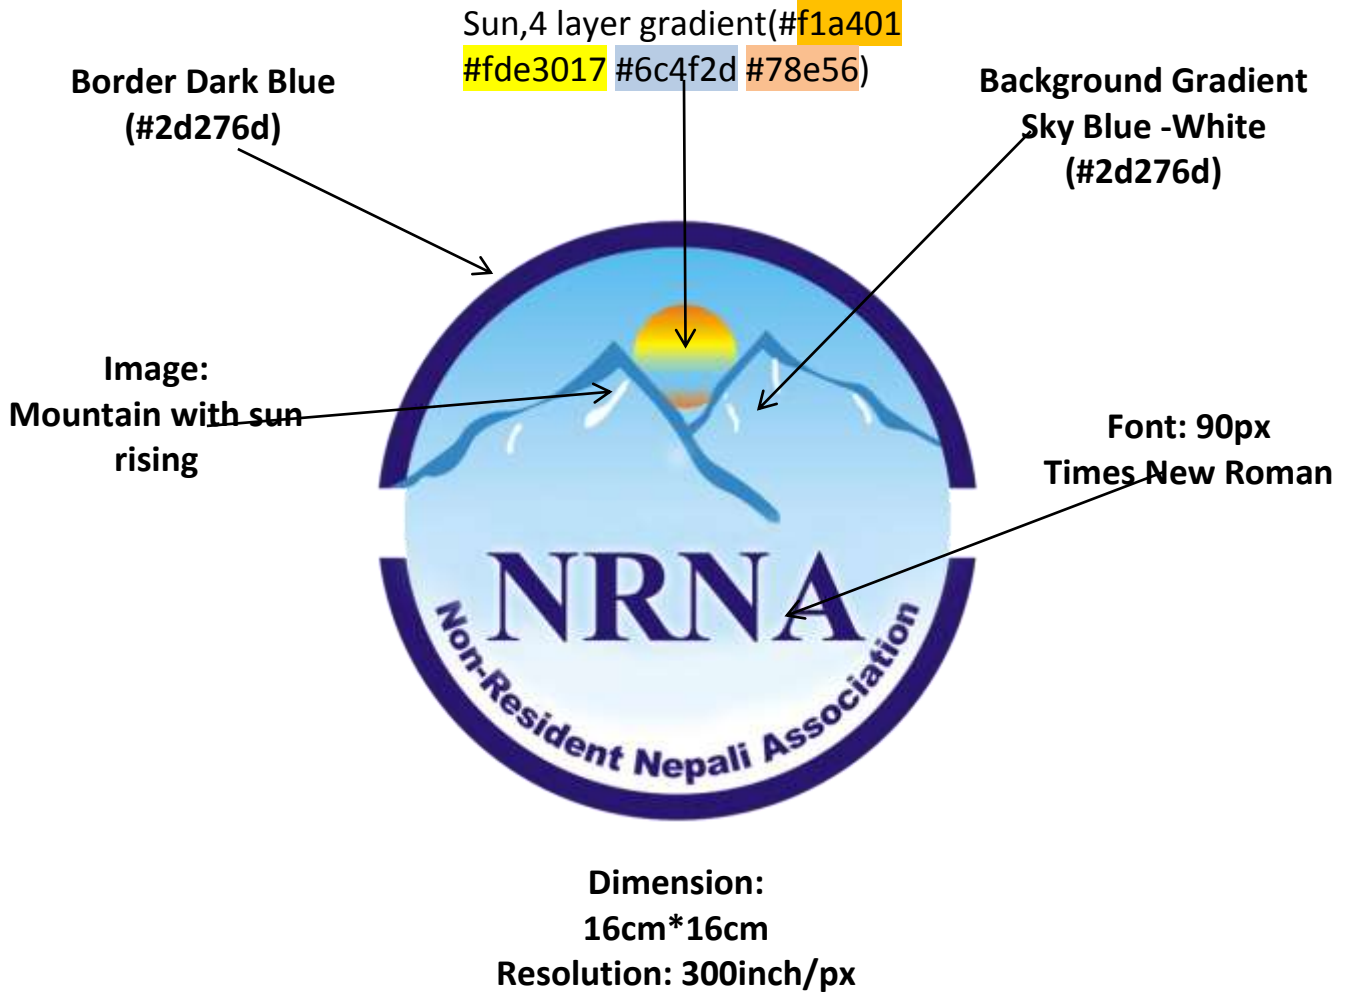

DESIGN LABELING FOR NRNA LOGO